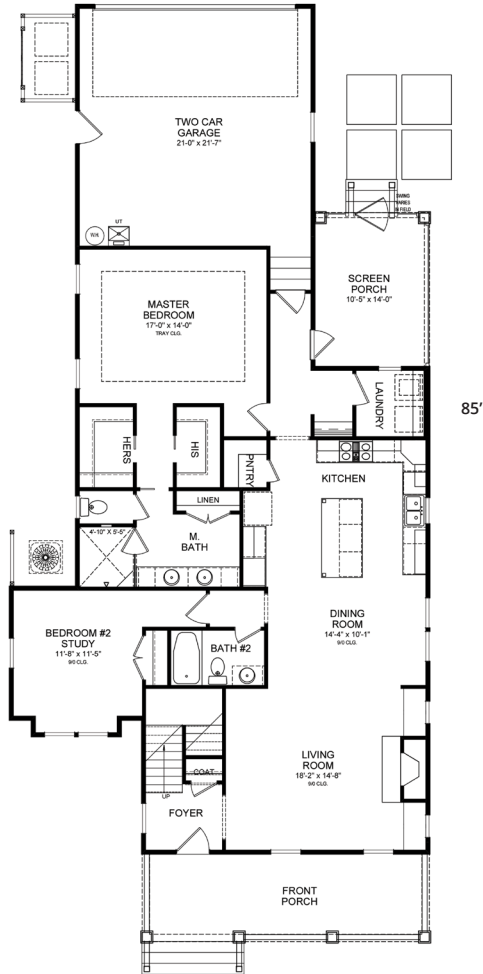

SWEETWATER

COASTLINEHOMESNC.COM
910.302.3381
5710 Oleander Drive, Suite 206, Wilmington, NC 28403