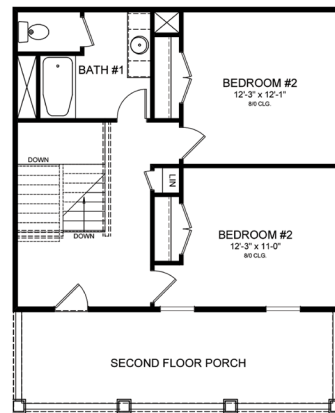

SWEETWATER

COASTLINEHOMESNC.COM
910.302.3381
5710 Oleander Drive, Suite 206, Wilmington, NC 28403