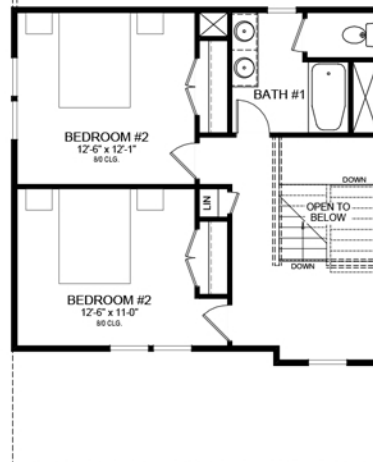

THE HARPER COTTAGE

1830 SQ. FT. | 3 BD | 2.5 BA

FIRST FLOOR

SECOND FLOOR