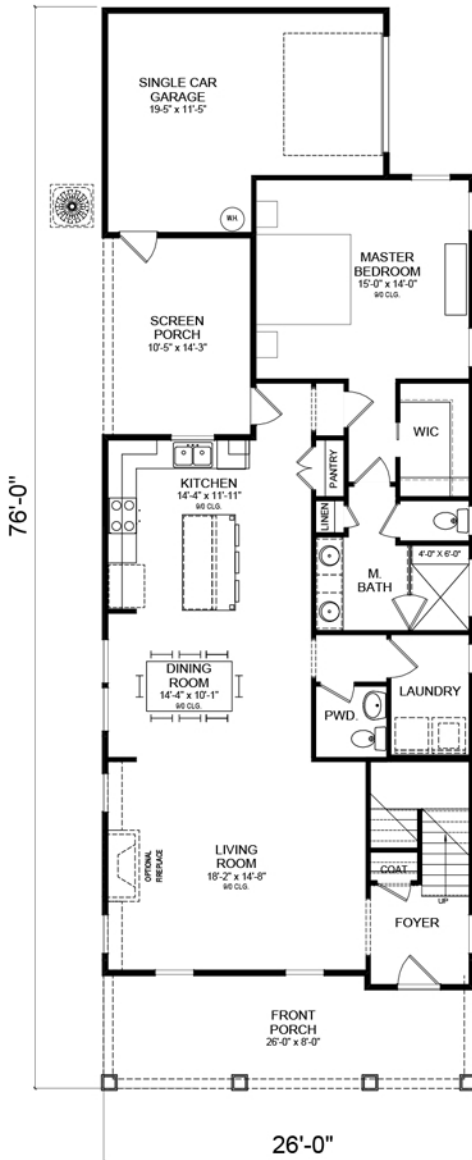

THE HARPER COTTAGE

1830 SQ. FT. | 3 BD | 2.5 BA

FIRST FLOOR

SECOND FLOOR